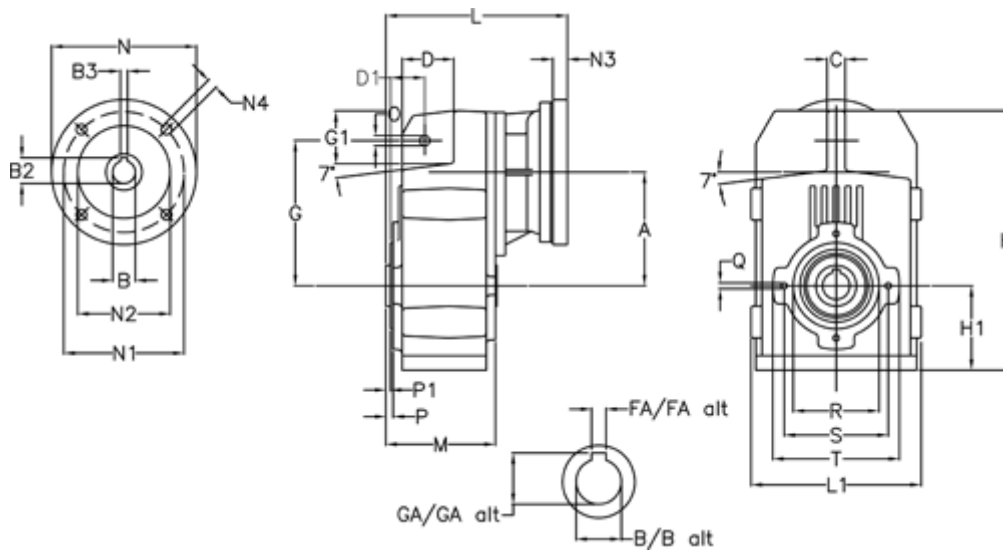

Article number: 29560520243230
 Description: Shaft mounted gear
 A513H50-202,4-P80B5

Measures

A = 211.30	FA = 14	M = 163.0	Q = M12x19
B = 50	G = 278	N = 200	R = 180
B1 = 19	G1 = 105.5	N1 = 165	S = 215
B2 = 21.8	GA = 53.5	N2 = 130	T = 250
B3 = 6	H = 479.0	N4 = M10x20	
C = 20	H1 = 144.0	O = 22	
D = 93.5	L = 287.5	P = 8.5	
D1 = 65.0	L1 = 273	P1 = 4.5	